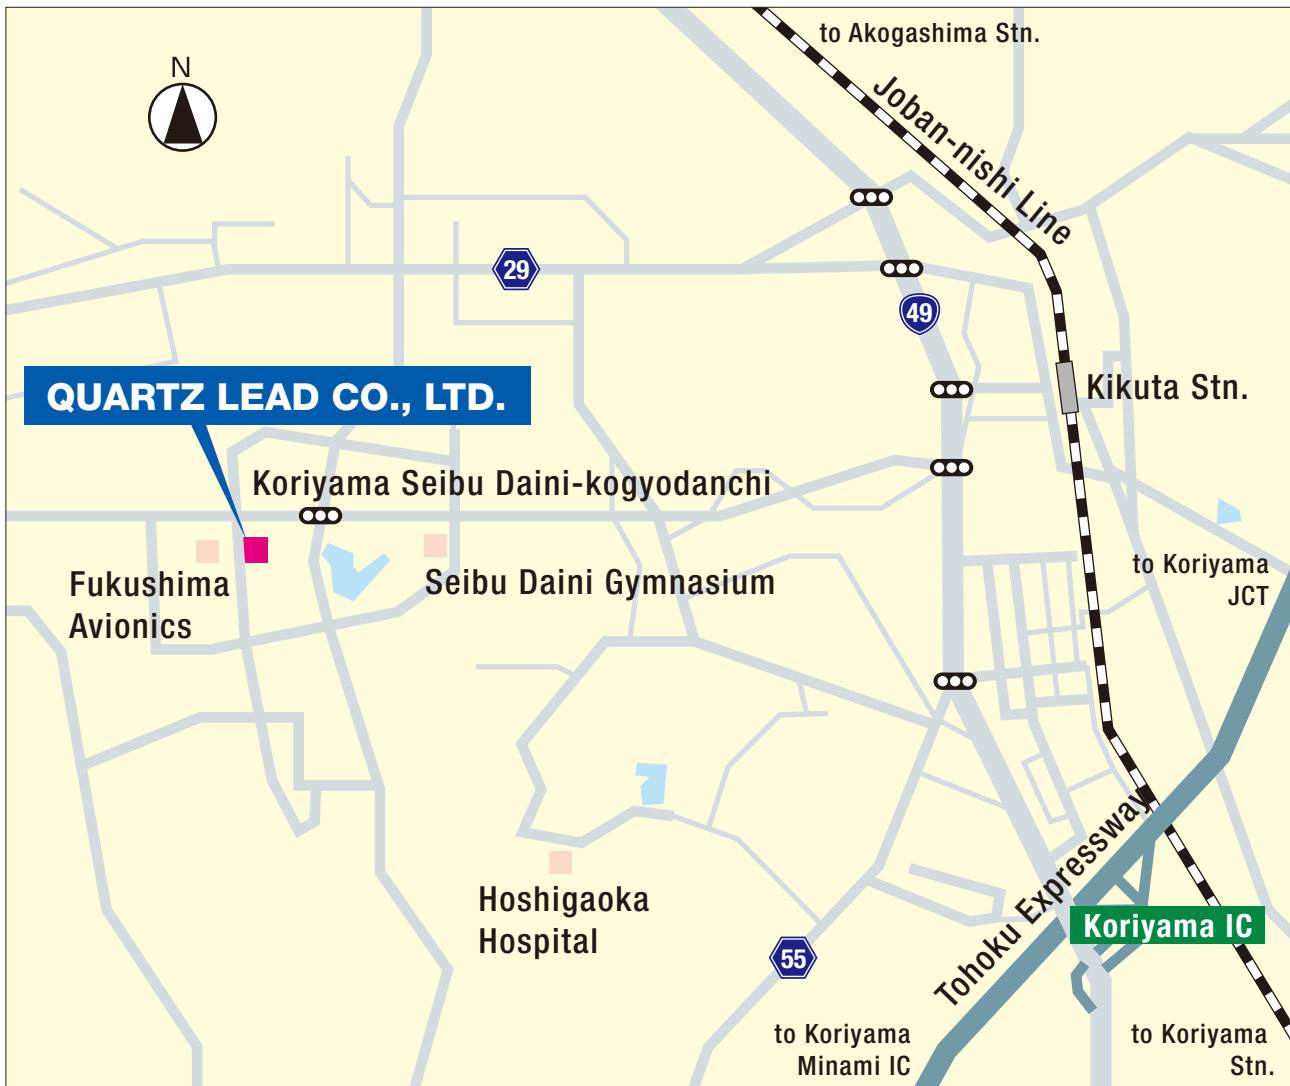

QUARTZ LEAD CO., LTD.

Quartz Lead Co., Ltd.

Koriyama Seibu Daini-kogyodanchi,
1-15-4 Machiikedai, Koriyama -shi, Fukushima 963-0215 Japan
TEL : +81 (24) 963-1711 FAX : +81 (24) 963-1712

[Access]

- From Fukushima Airport: 45 min. by taxi
- From JR Kikuta Station: 5 min. by taxi