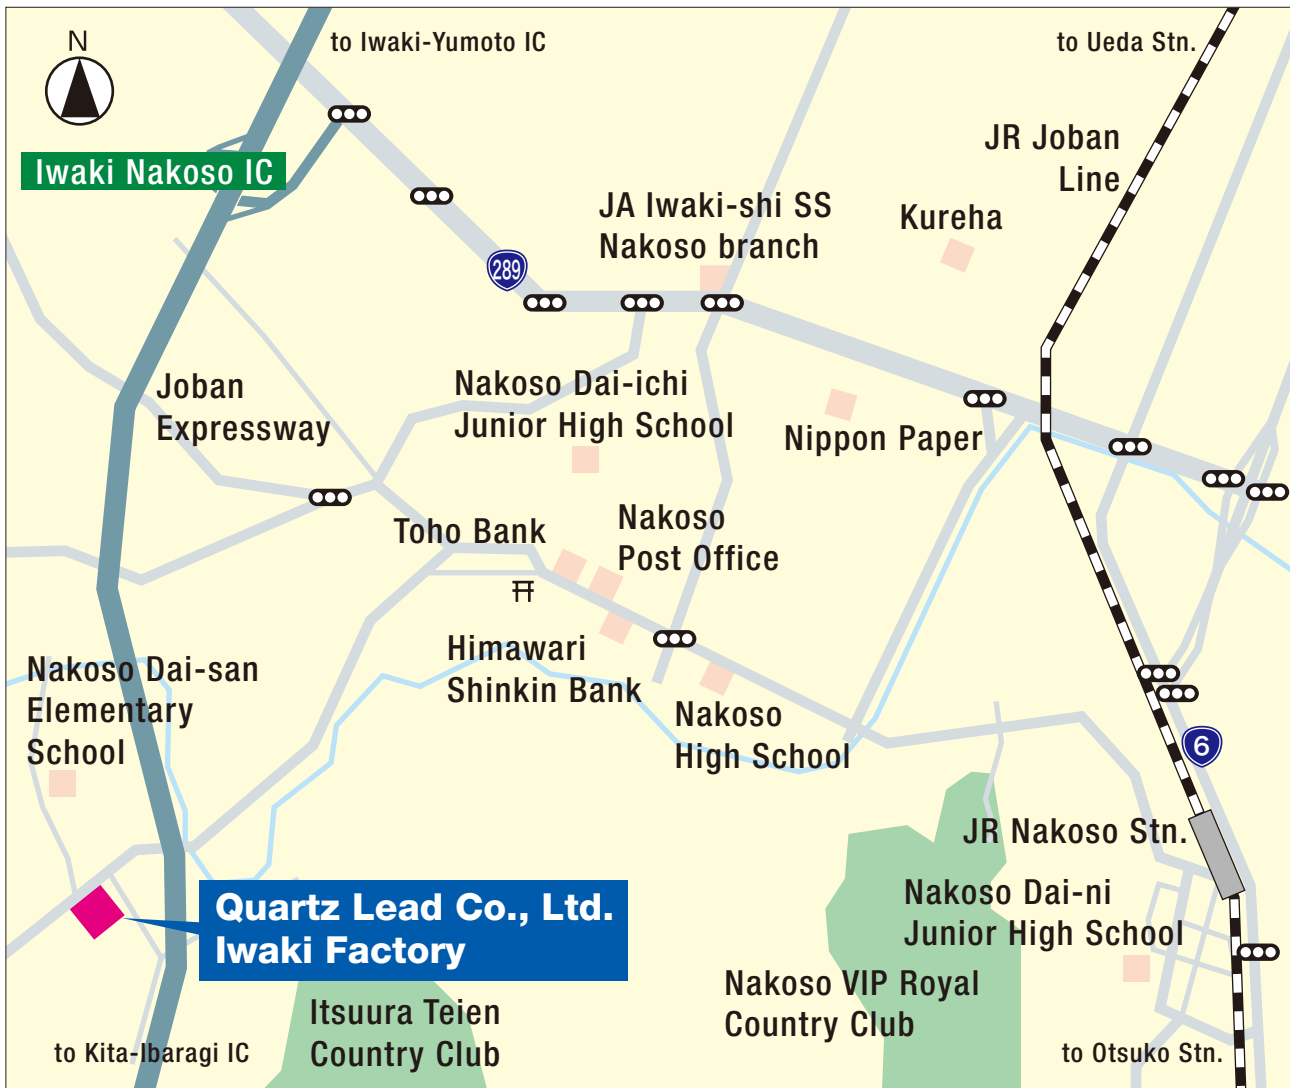

QUARTZ LEAD CO., LTD. Iwaki Factory

Quartz Lead Co., Ltd. Iwaki Factory

22-4 Shichitanda Sakai Nakoso-machi, Iwaki-shi, Fukushima 979-0142 Japan

TEL : +81 (246) 64-8820 FAX : +81 (246) 64-8821

[Access]

- From Iwaki-Nakoso IC on the Joban Expressway: 5 min. by car
- From Nakoso Station on the JR Joban line: 10 min. by car